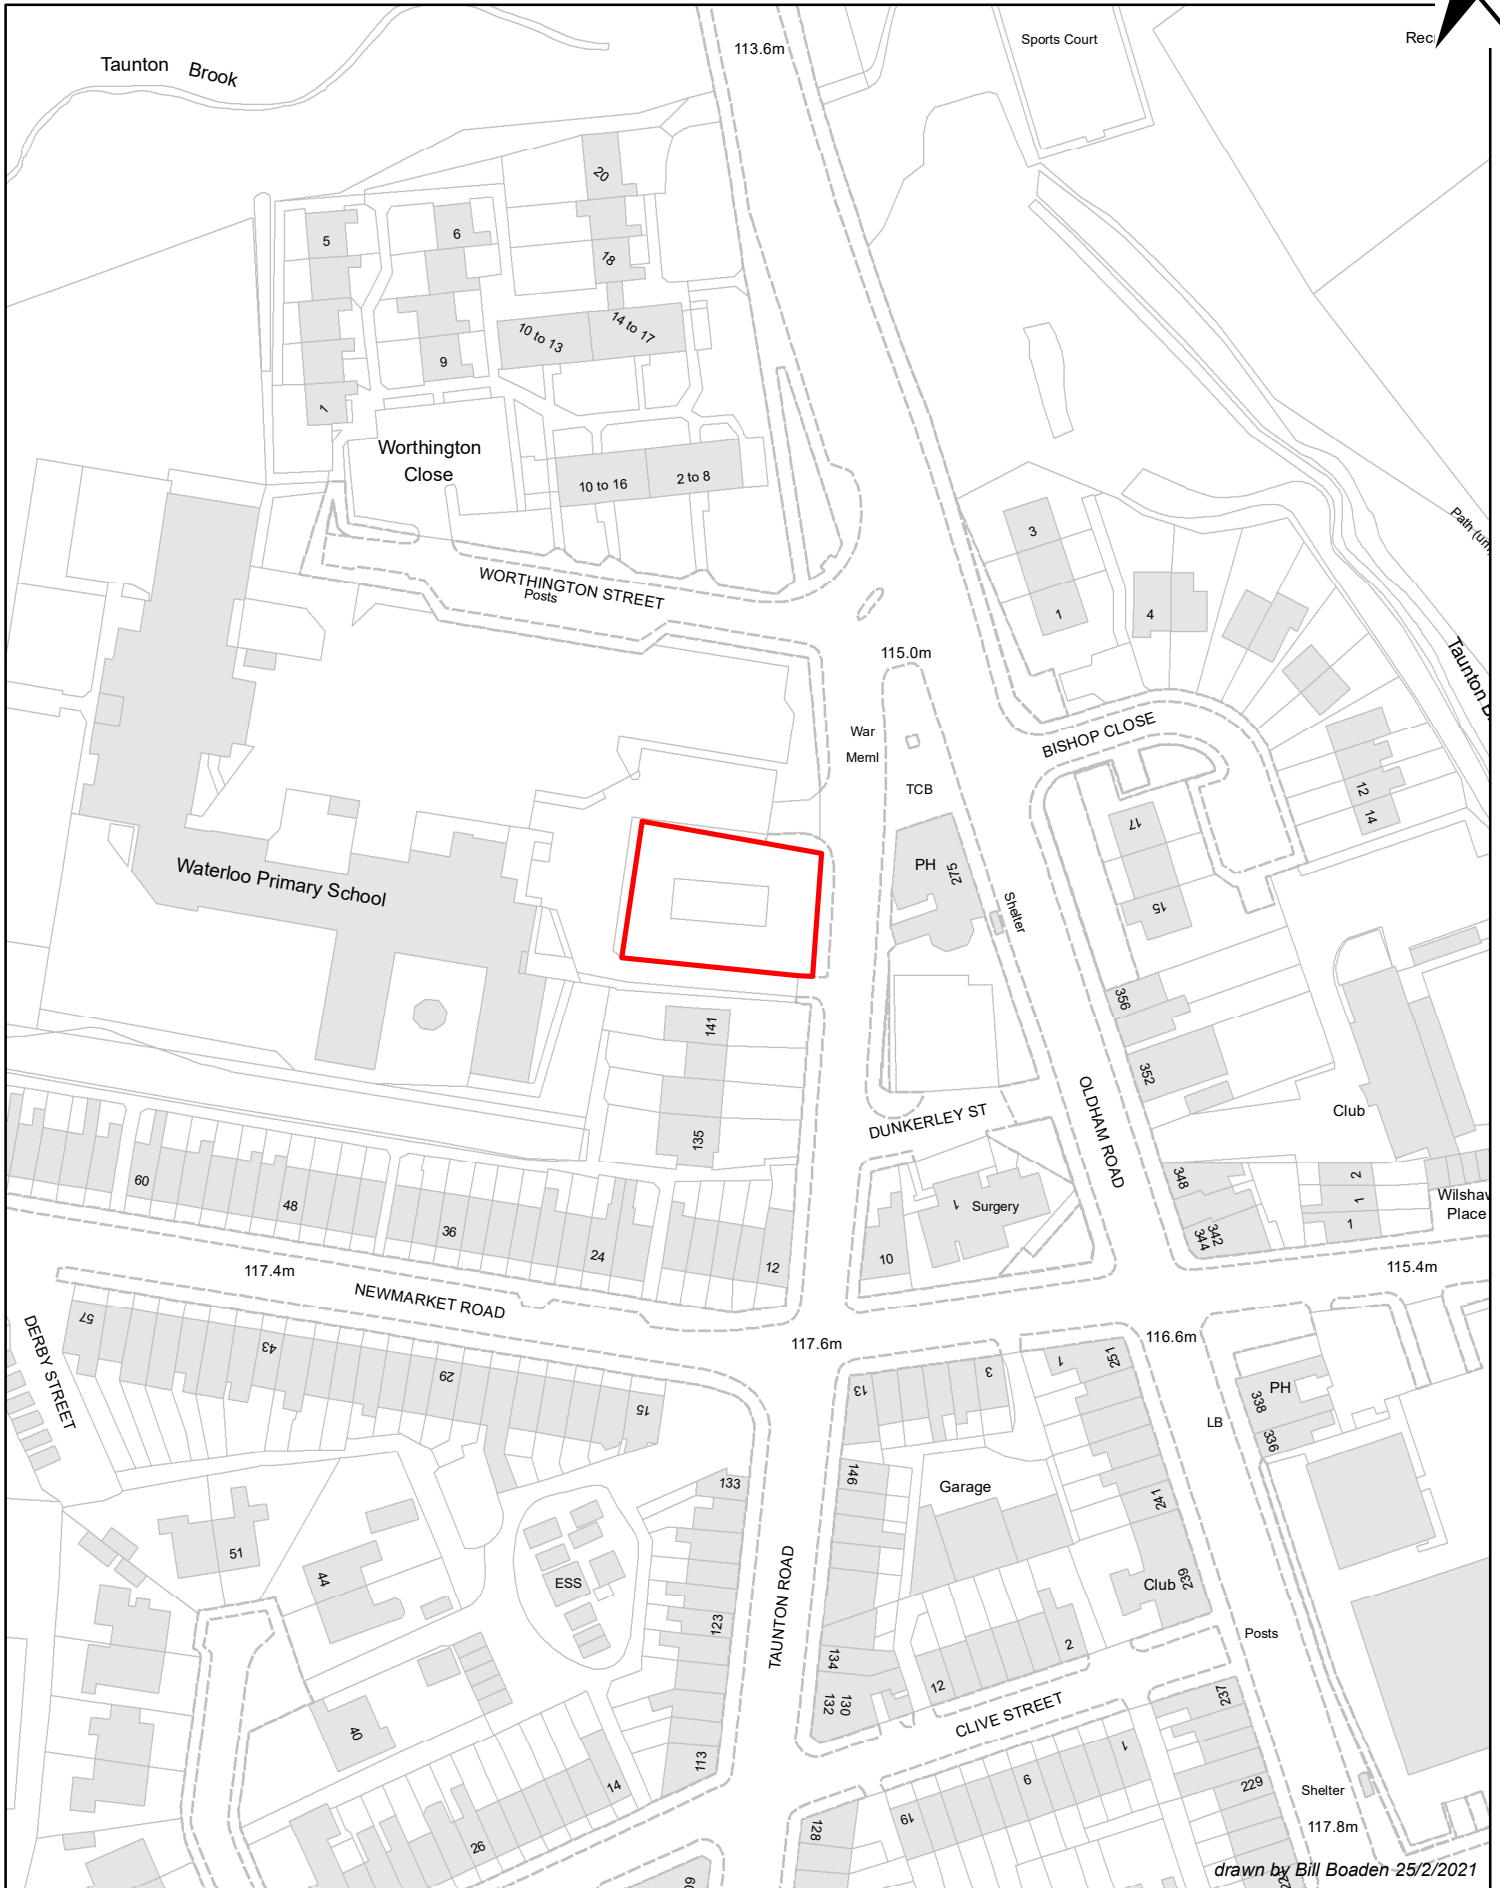

Former Waterloo Library Ashton-under-Lyne

Area: 666 sq metres

1:1,250

© Crown copyright and database rights 2021
Ordnance Survey 100022697

SD9300SW

Estates
PO Box 317
Ashton-under-Lyne
OL6 0GS

drawn by Bill Boaden 25/2/2021